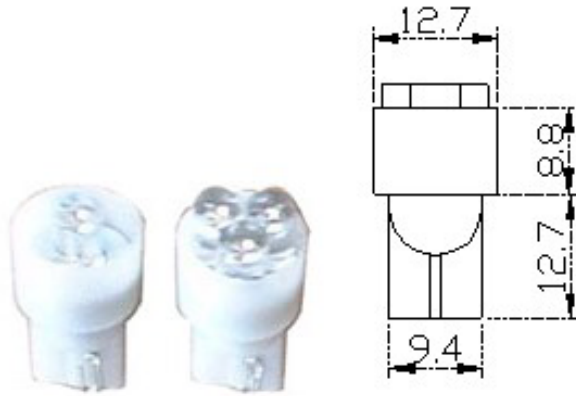

### T10 BP Wedge Based LED BULB

One or Three 5mm Flat Top LEDs

### FEATURES:

- Long life LED-operating 50,000hrs
- Easy installation using existing socket
- Major power savings
- Voltage: 6VDC 12VDC 24VDC option
- Choice of 5 colors
- Lamp base: wedge base