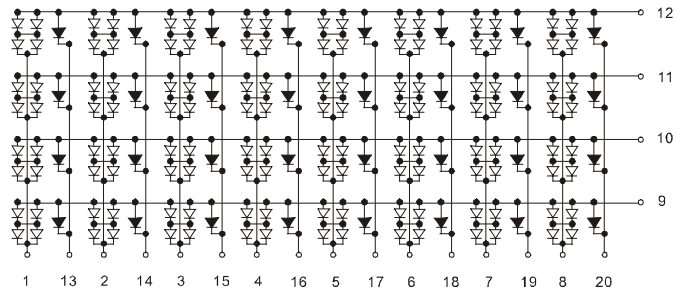

## GNLM-S12.5x64AR1G4-A

↔ GREEN ↔ RED

## GNLM-S12.5x64AR1G4-B

↔ GREEN ↔ RED