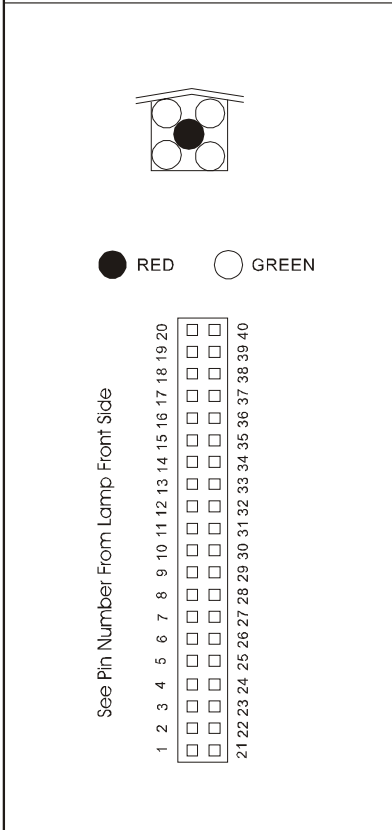

## GNLM-S12.5x64AR1G4-A

↔ GREEN ↔ RED

## GNLM-S12.5x64AR1G4-B

↔ GREEN ↔ RED