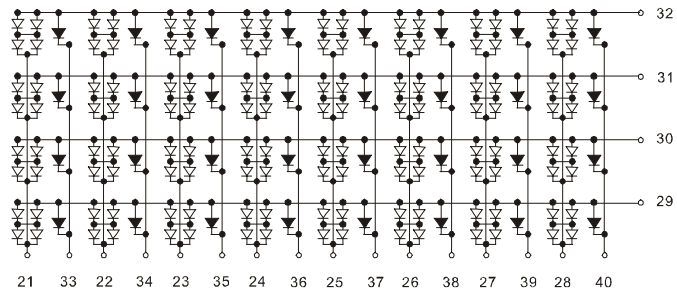

## GNLM-S12.5x64AR1G4-A

↔ GREEN ↔ RED

## GNLM-S12.5x64AR1G4-B

↔ GREEN ↔ RED