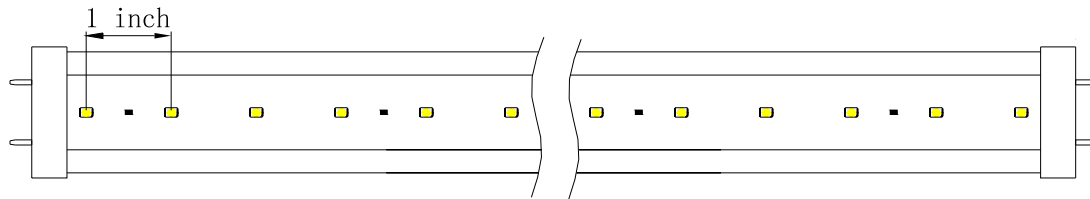

T5 LED Fluorescent Lamp

Feature

- Aluminium body
- Moisture resistant
- Input voltage: 12VDC 24VDC
- 1 inch spacing per LED
- LED life: About 50,000 hours

Application

- Neon daylight-lamp replacement
- Fluorescent lamp and cabinet lamp replace
- Ideal for room lighting, step lighting, floodlight and so on

Dimensions Of Products

Datasheet

Part Number	Color	Wavelength	Voltage	LED NO.	Intensity	View Angle	Power	Length
GNL-T5UW-48SMD-CW-D	Super white	5500k~7000k	12VDC 24VDC	48	1200lm	80°	2.4 W	48inch
GNL-T5UW-48SMD-WW-D	Warm white	2700k~4100k	12VDC 24VDC	48	900lm	80°	2.4 W	48inch
GNL-T5UW-36SMD-CW-D	Super white	5500k~7000k	12VDC 24VDC	36	1000lm	80°	1.8 W	36inch
GNL-T5UW-36SMD-WW-D	Warm white	2700k~4100k	12VDC 24VDC	36	700lm	80°	1.8 W	36inch
GNL-T5UW-24SMD-CW-D	Super white	5500k~7000k	12VDC 24VDC	24	700lm	80°	1.2W	24inch
GNL-T5UW-24SMD-WW-D	Warm white	2700k~4100k	12VDC 24VDC	24	500lm	80°	1.2W	24inch
GNL-T5UW-48SMD-CW-C	Super white	5500k~7000k	12VDC 24VDC	48	1200lm	80°	2.4 W	48inch
GNL-T5UW-48SMD-WW-C	Warm white	2700k~4100k	12VDC 24VDC	48	900lm	80°	2.4 W	48inch
GNL-T5UW-36SMD-CW-C	Super white	5500k~7000k	12VDC 24VDC	36	1000lm	80°	1.8 W	36inch
GNL-T5UW-36SMD-WW-C	Warm white	2700k~4100k	12VDC 24VDC	36	700lm	80°	1.8 W	36inch
GNL-T5UW-24SMD-CW-C	Super white	5500k~7000k	12VDC 24VDC	24	700lm	80°	1.2W	24inch
GNL-T5UW-24SMD-WW-C	Warm white	2700k~4100k	12VDC 24VDC	24	500lm	80°	1.2W	24inch