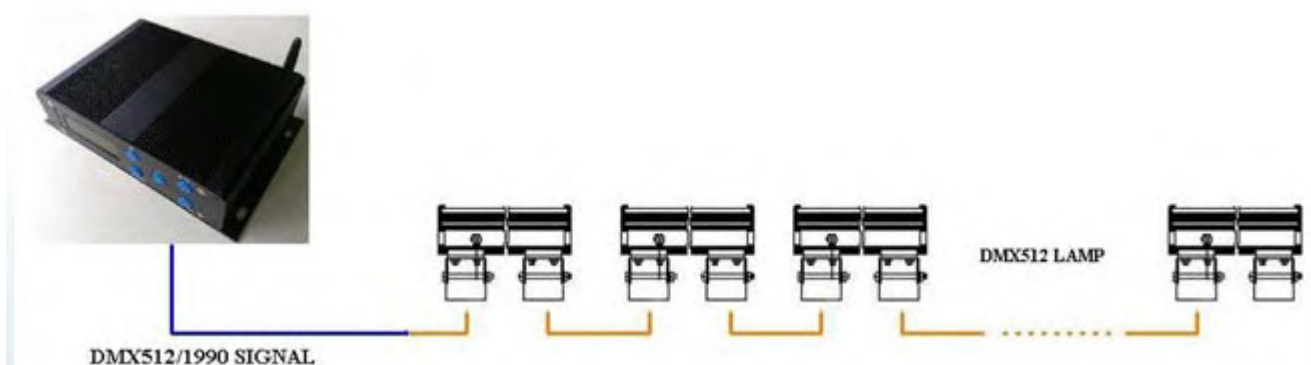

Controller

DMX512 Controller

Datasheet

Part Number	Color	Wavelength	Voltage	LED NO.	Intensity	View Angle
GN-WW36R100	Red	625nm	24VDC	36	756lm	20°
GN-WW36G100	Green	520nm	24VDC	36	1512lm	20°
GN-WW36B100	Blue	465nm	24VDC	36	648lm	20°
GN-WW36Y100	Yellow	590nm	24VDC	36	756lm	20°
GN-WW36CW100	Cold White	5500-7000K	24VDC	36	2016lm	20°
GN-WW36WW100	Warm White	2500-3000K	24VDC	36	2016lm	20°
GN-WW36RGB100	Red/Green/Blue	625/520/465nm	24VDC	12/12/12	1000lm	20°