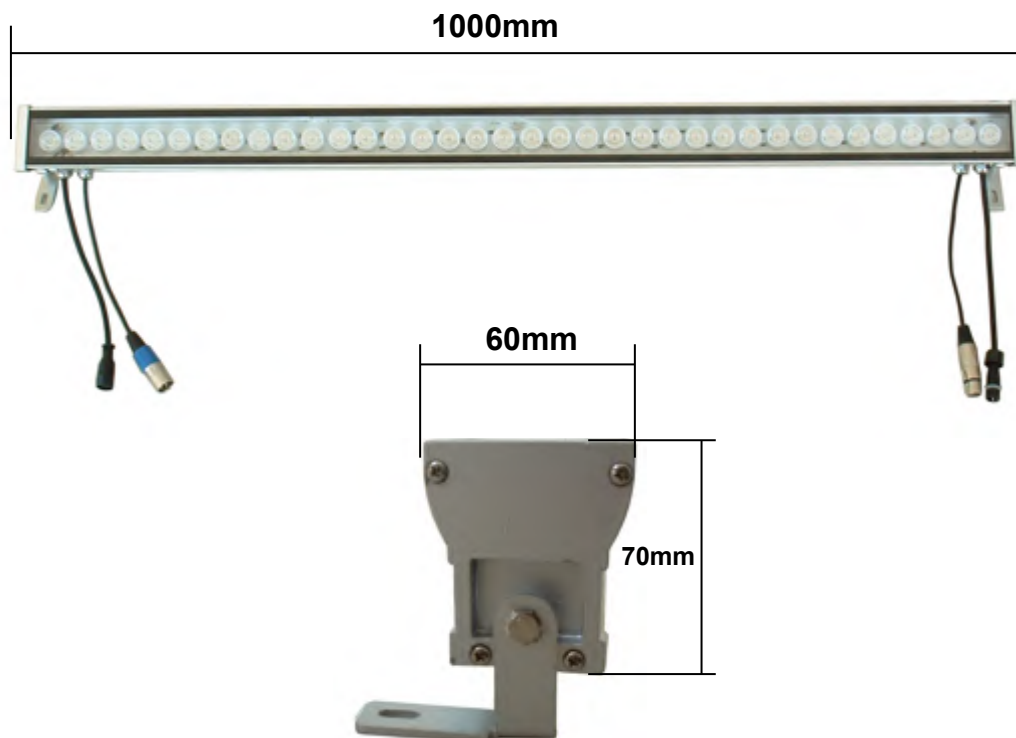

**HIGH POWER LED WASH WALL LIGHT**

**Dimensions Of Products**

**Specification**

- Housing materials: aluminum and high transmission toughened glass
- Life:About 50,000 hours
- Input Voltage: 24VDC
- Power:36W
- Body Temperature : -25°C~55°C
- Full Range of colors : Red, Green,Blue,Yellow,Cold White,Warm White,RGB
- Light weight:2.2kg
- Protective level:IP65
- signal:DMX512/1990

## Product useful

construction wall , bridge, decoration illumination

## Datasheet

Part Number	Color	Wavelength	Voltage	LED NO.	Intensity	View Angle
GN-WW36R100	Red	625nm	24VDC	36	756lm	20°
GN-WW36G100	Green	520nm	24VDC	36	1512lm	20°
GN-WW36B100	Blue	465nm	24VDC	36	648lm	20°
GN-WW36Y100	Yellow	590nm	24VDC	36	756lm	20°
GN-WW36CW100	Cold White	5500-7000K	24VDC	36	2016lm	20°
GN-WW36WW100	Warm White	2500-3000K	24VDC	36	2016lm	20°
GN-WW36RGB100	Red/Green/Blue	625/520/465nm	24VDC	12/12/12	1000lm	20°