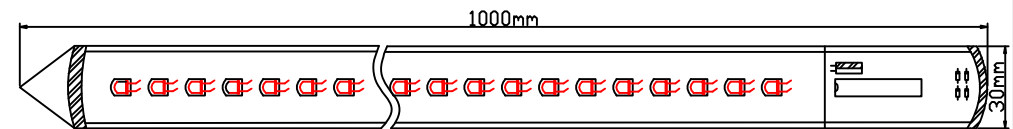

## NAMING RULES

GN - MTL - WW - 100cm - 48L - C - 12V

- Company name: G-NOR (GN)
- Product category: Meteor Lights
- Color: CW/WW/R/G/B/Y
- Length: 50cm/100CM
- LED Qty:
- Light source
- Voltage

## SIZE