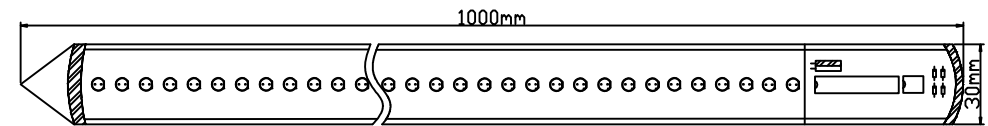

### Applications:

1. Hotel decoration lighting;
2. Street decoration lighting;
3. Tree decoration lighting

GN - MTL - WW- 100cm - 96L-B-12V

GN - MTL - WW-100cm - 96L-B-12V

- Company name: G-NOR (GN)
- Product category: Meteor Lights
- Color: CW/WW/R/G/B/Y
- Length: 50cm/100CM
- LED Qty:
- Light source
- Voltage

## SPECIFICATIONS

Part NO.	Length (mm)	Diameter (mm)	Light source	LED Qty	LED Type	Voltage (V)	Power	Protection grade
GN-MTL-XX-100cm-96L-A-24V	1000	30	one side	96	GNL-5073xx	24VDC	12W	IP65
GN-MTL-XX-100cm-192L-B-24V	1000	30	two side	192	GNL-5073xx	24VDC	24W	IP65
GN-MTL-XX-100cm-48L-A -12V	1000	30	one side	48	GNL-5073xx	12VDC	6W	IP65
GN-MTL-XX-100cm-96L-B-12V	1000	30	two side	96	GNL-5073xx	12VDC	12W	IP65
GN-MTL-XX-50cm-32L-A-12V	500	30	one side	32	GNL-5073xx	12VDC	5W	IP65
GN-MTL-XX-50cm-64L-B -12V	500	30	two side	64	GNL-5073xx	12VDC	10W	IP65