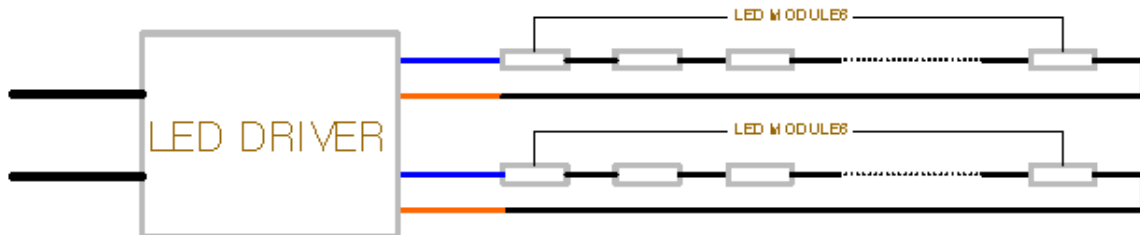

LIGHTEN OUT YOURS LIFEWAY

FEATURES:

- Instead of Neon lamp, As a light source apply to Channel Letter, Sign...
- Use ultra brighter wide view angle Flux LED lamp. the power consumption should 80% lower than neon lamp.
- Non-break, professional technology of epoxy sealing and consistent current. 50,000 hours operating life.
- Easy Installation using fixation clip.
- Environment temperature -40°C - +85°C; Humidity ≤90%
- Suggestion: Channel Letter slot depth 100mm

GN-CLM-6E

Dimensions of LED modules (UNIT: mm)

LIGHTEN OUT YOURS LIFEWAY

Sample of how to drive the modules

GNVA12030M

GNVA12060P

GNVA-12150T

G-NOR

LIGHTEN OUT YOURS LIFEWAY

Data specification

Part No.	Color	Wavelength	Voltage	LED No.	Wire	Lumen	View angle
GN-CLM-6RE	Red	629nm	12VDC	6	75mm	10.8lm	120°
GN-CLM-6YE	Yellow	594nm	12VDC	6	75mm	10.8lm	120°
GN-CLM-6GE	Green	525nm	12VDC	6	75mm	15.0lm	120°
GN-CLM-6BE	Blue	470nm	12VDC	6	75mm	9.0lm	120°
GN-CLM-6WE	White		12VDC	6	75mm	21.0lm	120°