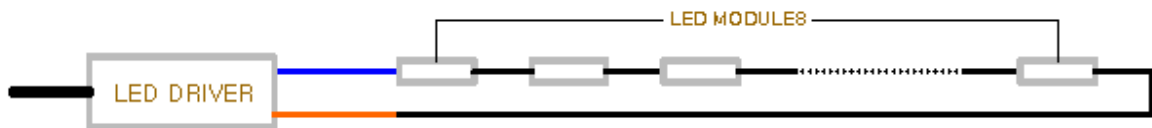

LIGHTEN OUT YOURS LIFEWAY

FEATURES:

- Instead of Neon lamp, As a light source apply to Channel Letter, Sign...
- Use ultra brighter wide view angle Flux LED lamp. the power consumption should 80% lower than neon lamp.
- Non-break, professional technology of epoxy sealing and consistent current. 50,000 hours operating life.
- Easy Installation using fixation clip.
- Environment temperature -40°C - +85°C; Humidity ≤90%
- Suggestion: Channel Letter slot depth 100mm

GN-CLM-6E

Dimensions of LED modules (UNIT: mm)

LIGHTEN OUT YOURS LIFEWAY

Sample of how to drive the modules

GNVA12030M

GNVA12060P

GNVA-12150T

G-NOR

LIGHTEN OUT YOURS LIFEWAY

Data specification

Part No.	Color	Wavelength	Voltage	LED No.	Wire	Lumen	View angle
GN-CLM-6RE	Red	629nm	12VDC	6	75mm	10.8lm	120°
GN-CLM-6YE	Yellow	594nm	12VDC	6	75mm	10.8lm	120°
GN-CLM-6GE	Green	525nm	12VDC	6	75mm	15.0lm	120°
GN-CLM-6BE	Blue	470nm	12VDC	6	75mm	9.0lm	120°
GN-CLM-6WE	White		12VDC	6	75mm	21.0lm	120°