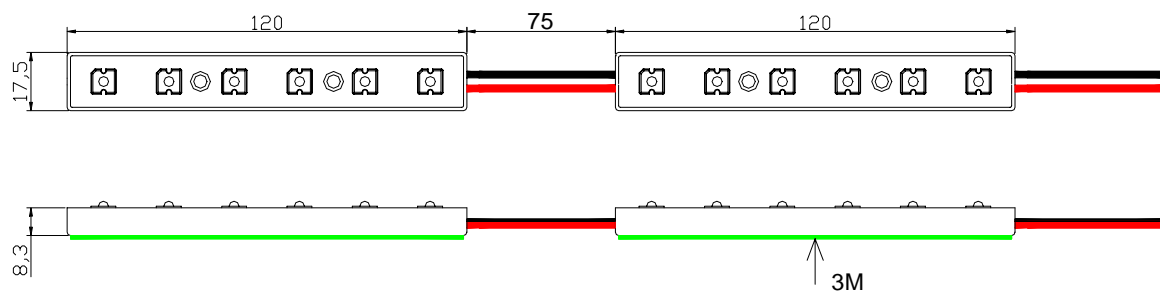

LIGHTEN OUT YOURS LIFEWAY

FEATURES:

- Instead of Neon lamp, As a light source apply to Channel Letter, Sign...
- Use ultra brighter wide view angle Flux LED lamp. the power consumption should 80% lower than neon lamp.
- Non-break, professional technology of epoxy sealing and consistent current. 50,000 hours operating life.
- Easy Installation using fixation clip.
- Environment temperature -40°C - +85°C; Humidity ≤90%
- Suggestion: Channel Letter slot depth 100mm

GN-CLM-6E

Dimensions of LED modules (UNIT: mm)

LIGHTEN OUT YOURS LIFEWAY

Sample of how to drive the modules

GNVA12030M

GNVA12060P

GNVA-12150T

G-NOR

LIGHTEN OUT YOURS LIFEWAY

Data specification

Part No.	Color	Wavelength	Voltage	LED No.	Wire	Lumen	View angle
GN-CLM-6RE	Red	629nm	12VDC	6	75mm	10.8lm	120°
GN-CLM-6YE	Yellow	594nm	12VDC	6	75mm	10.8lm	120°
GN-CLM-6GE	Green	525nm	12VDC	6	75mm	15.0lm	120°
GN-CLM-6BE	Blue	470nm	12VDC	6	75mm	9.0lm	120°
GN-CLM-6WE	White		12VDC	6	75mm	21.0lm	120°