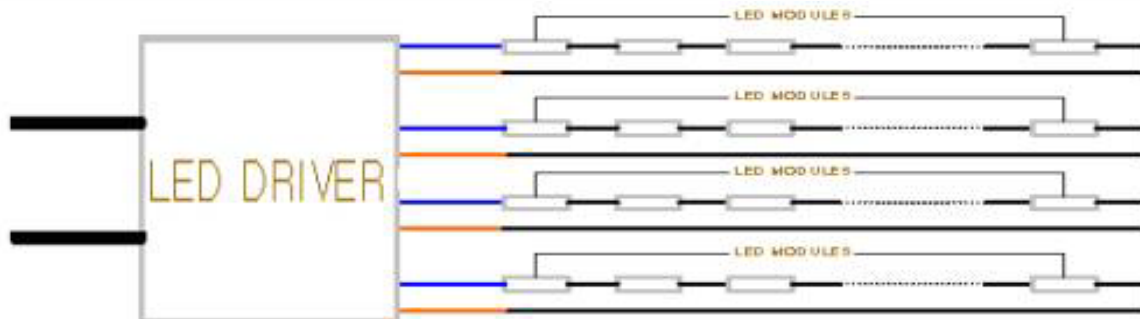

LIGHTEN OUT YOURS LIFEWAY

FEATURES:

- Instead of Neon lamp, As a light source apply to Channel Letter, Sign...
- Use ultra brighter wide view angle Flux LED lamp. the power consumption should 80% lower than neon lamp.
- Non-break, professional technology of epoxy sealing and consistent current. 50,000 hours operating life.
- Easy Installation using fixation clip.
- Environment temperature -40°C - +85°C; Humidity ≤90%
- Suggestion: Channel Letter slot depth 100mm

GN-CLM-6E

Dimensions of LED modules (UNIT: mm)

LIGHTEN OUT YOURS LIFEWAY

Sample of how to drive the modules

GNVA12030M

GNVA12060P

GNVA-12150T

G-NOR

LIGHTEN OUT YOURS LIFEWAY

Data specification

Part No.	Color	Wavelength	Voltage	LED No.	Wire	Lumen	View angle
GN-CLM-6RE	Red	629nm	12VDC	6	75mm	10.8lm	120°
GN-CLM-6YE	Yellow	594nm	12VDC	6	75mm	10.8lm	120°
GN-CLM-6GE	Green	525nm	12VDC	6	75mm	15.0lm	120°
GN-CLM-6BE	Blue	470nm	12VDC	6	75mm	9.0lm	120°
GN-CLM-6WE	White		12VDC	6	75mm	21.0lm	120°